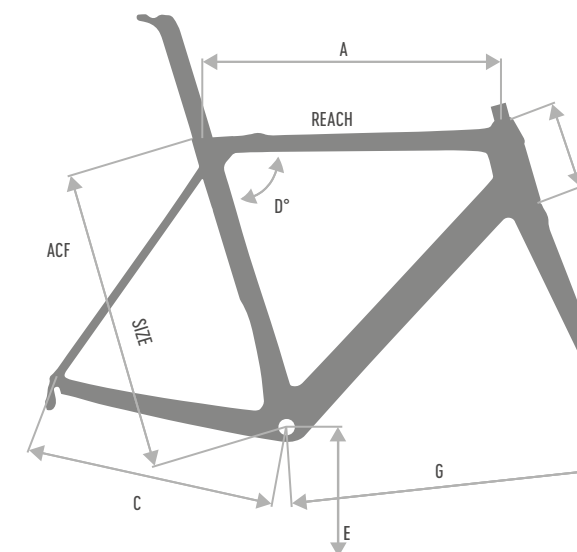

PROTOS

specifiche tecniche | technical specifications

ACF cm	BR cm	C cm	D°	E cm	F cm	G cm	REACH	STACK
45	50,7	40,5	75°	27	10,3	57,8	371	49,6
47	52	40,5	74°50'	27	11,6	58,3	37,6	51
49	53,3	40,6	73°50'	27	12,7	58,4	38	52,3
51	54,6	40,6	73°50'	27	13,8	58,7	38,5	53,8
53	55,5	40,7	73°30'	27	14,9	58,8	38,9	55
55	56,5	40,7	73°	27	16	59,3	39,3	56,1
57	57,8	40,8	72°70'	27	17,6	60,2	39,8	57,7
58,5	59,2	40,8	72°50'	27	19,5	61,4	40,4	59,5

Frame	Fork	Headset Size	BB Size	Seatpost
920gr	370gr	1 1/8 + 1 1/4	ITALIAN	DEDICATED

colori | colors